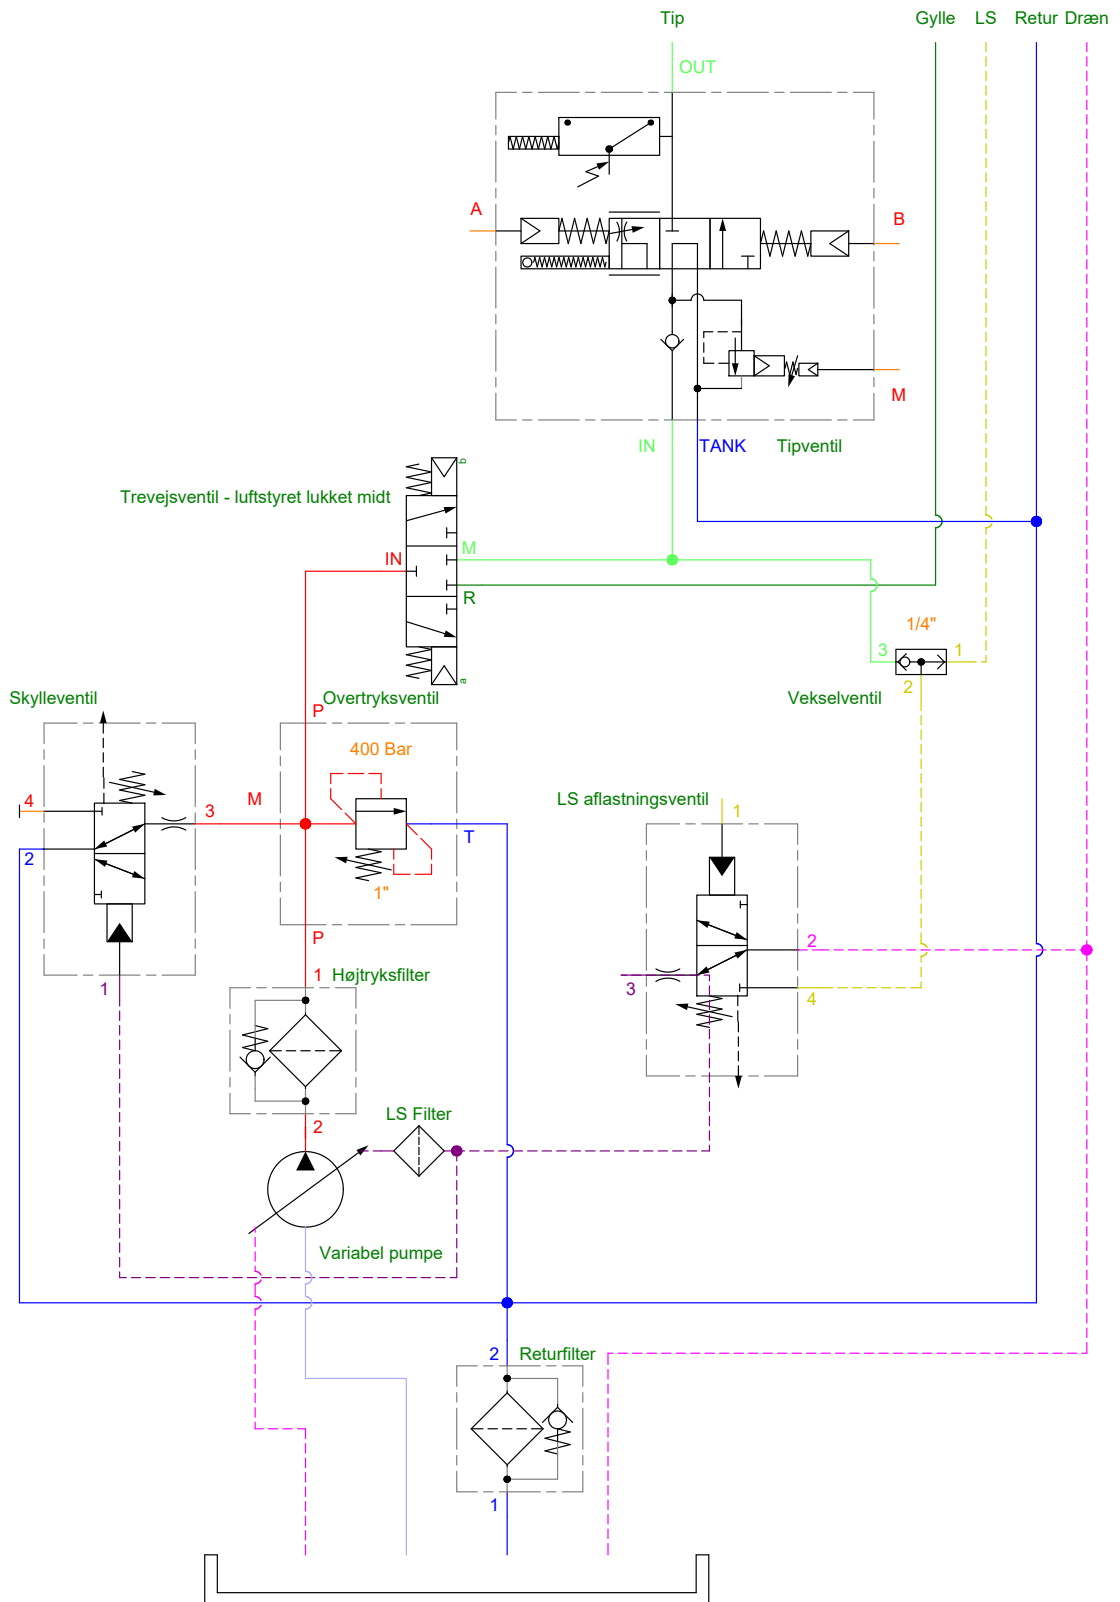

LS Tip & Gylle

This document is property of JO Hydraulics. Not to be used, disclosed, or copied without its written consent.

Customer :

JO Hydraulics A/S
Vurringvej 74
8660 Skanderborg
Danmark
Tlf.: 75141500
Mail: info@johydraulics.dk
Web: http://johydraulics.dk

Drawn by : CB

Date : 01-12-2022

Checked by :

Date :

File name : Tip - Gylle LS

Paper Size
A4

Scale

Project number

Tip/Gylle LS

Order Drawing

Rev.
A